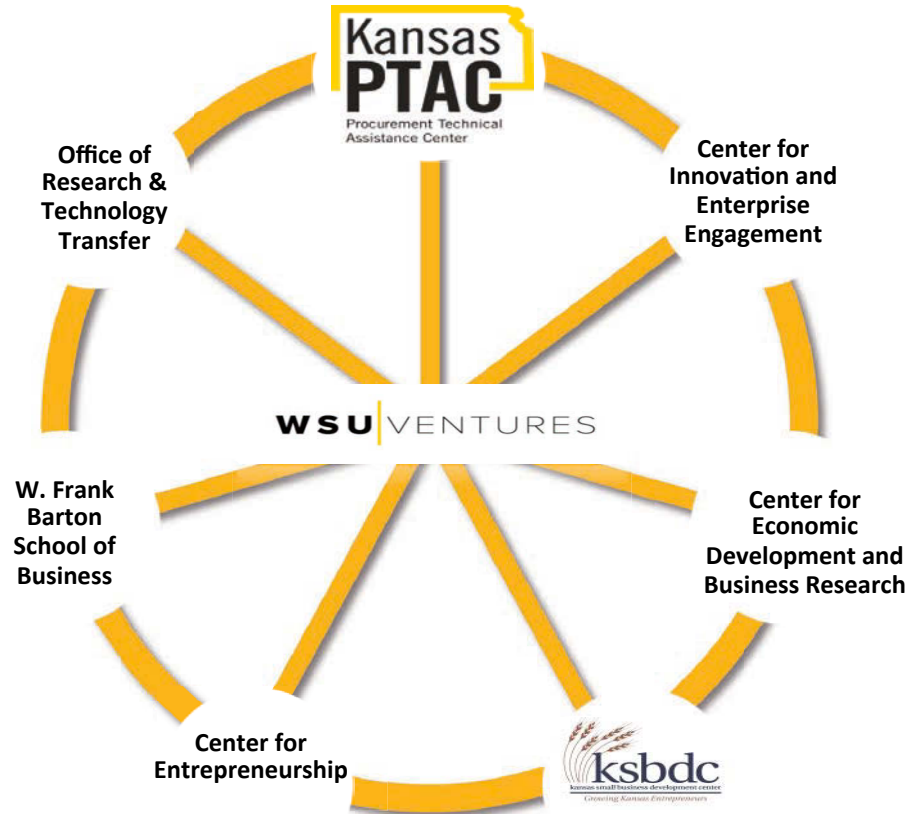

WSU Ventures: WSU Innovation Ecosystem Hub

WSU | VENTURES

Mission: Leveraging WSU intellect and talent to benefit high achievers, investors, the university community and the people of Kansas.

Coming soon:

www.wsuventures.org