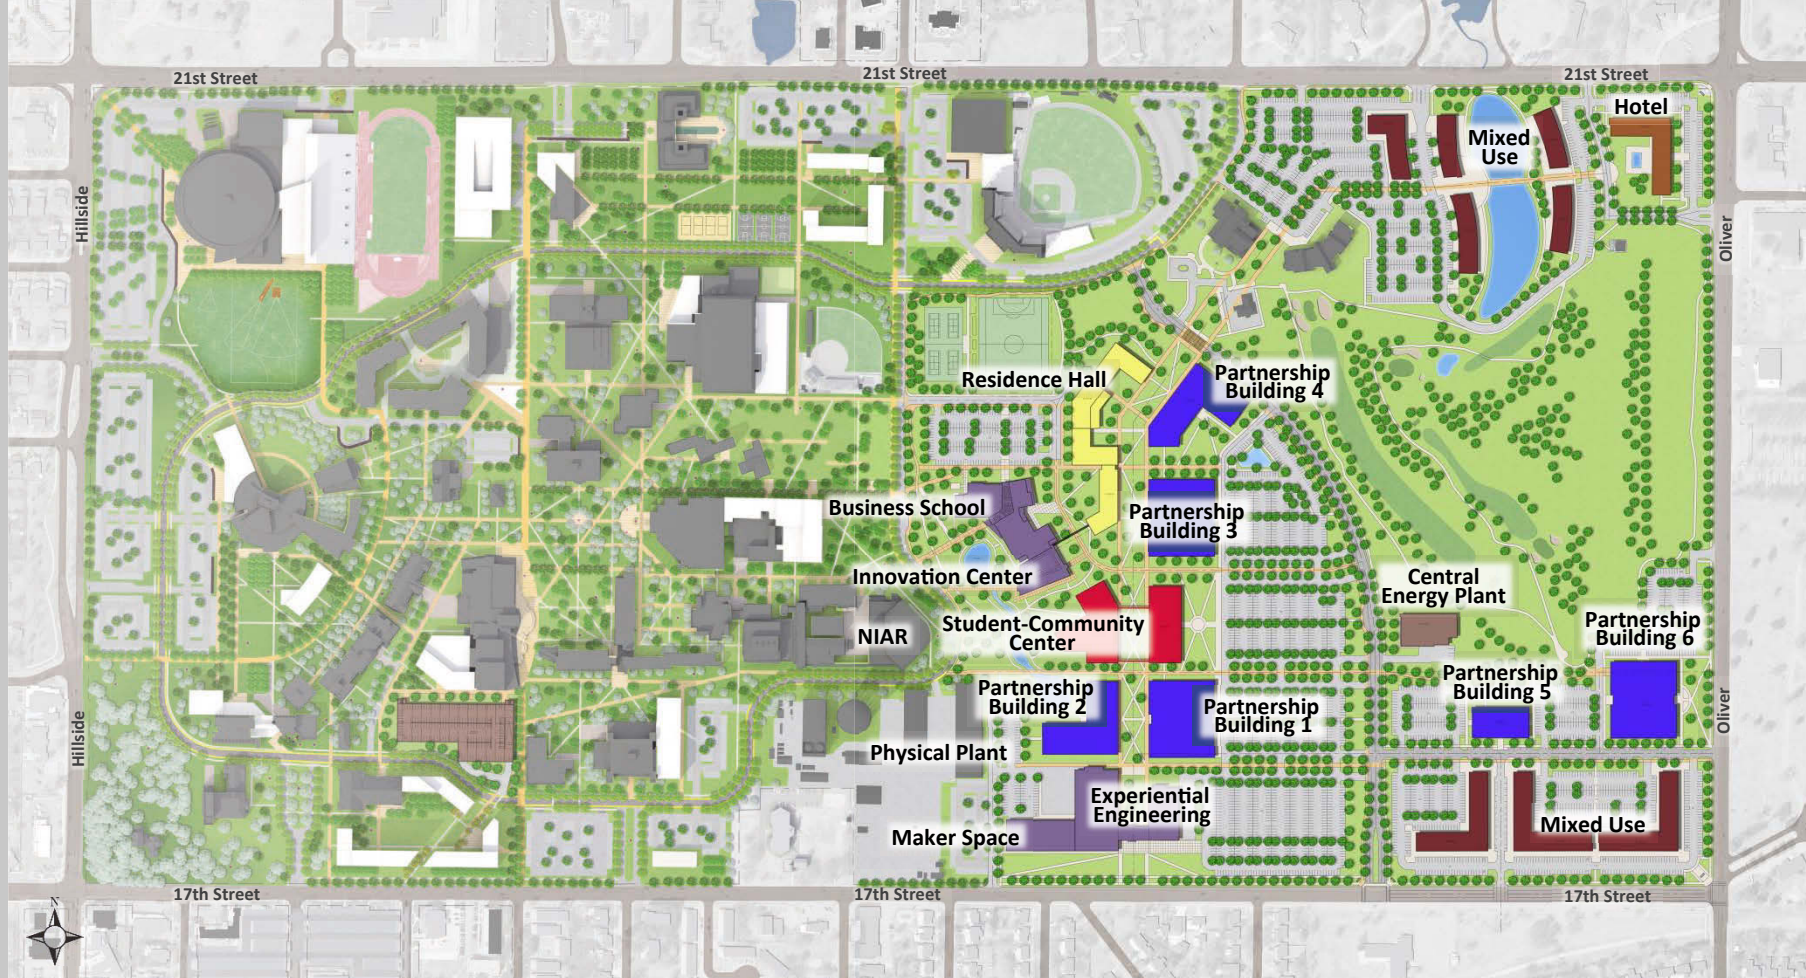

Coming soon:

www.wsuventures.org

View from Northeast

View from 17th Street

Experiential Engineering and Maker Space
From Quad Looking South

Three-story

Two-story

Partnership Building
View from East

Quad View Looking North

View from East

Student-Community Center
View from West

View from West

View from Southwest

Innovation Center
View from South

View from the East

View from the Northeast

Business School
View from South Looking North

View from Quad Looking South

Aerial View Looking South

Residence Hall
Quad View Looking North

View from 17th Street

View from 17th and Oliver

17th Street Mixed Use
Aerial View from 17th and Oliver

View from Oliver

View from Plaza

Hotel and 21st Street Mixed Use
Central Plaza

Timeline (Anticipated)

Experiential Engineering Building

New Entry and Innovation Lane

Partnership Building 1

Mixed Land Use 1 & 2 and Hotel